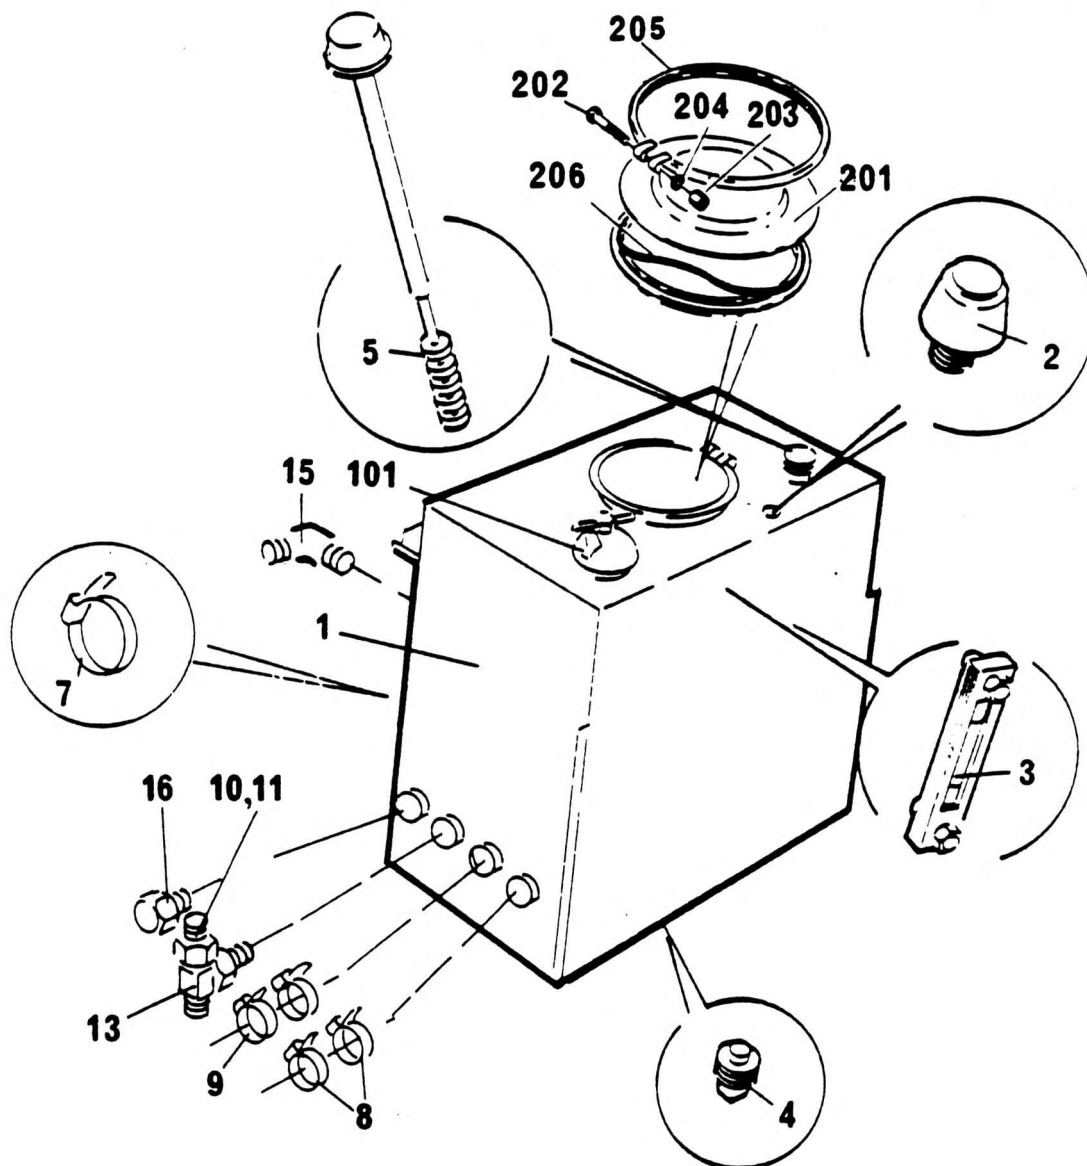

HYDRAULIC TANK ASSEMBLY

NO.	PART NO.	QTY.	DESCRIPTION	NO.	PART NO.	QTY.	DESCRIPTION
1	6-880-990186	1	Hyd. Reservoir Assy Incl. Items 101-102	19	7-447-081228	1	Straight Adapt
2	7-258-000063	1	Breather Cap	101+	6-869-990334	1	Filter Assembl
3	7-486-000628	1	Level Gauge	102	7-258-000419	1	Cover Assy Com Items 201 to 206
4	7-709-000072	1	Magnetic Pipe Plug	201	9-437-100244	1	Plate
5	6-616-000010	1	Magnet Assembly	202	9-437-100245	1	Bolt
7	7085202	6	Clip Worm	203	9-437-100246	1	Nut
8	7085203	2	Clip Hose	204	9-437-100247	1	Washer
9	7-300-000006	2	Hose Clamp	205	9-437-100248	1	Ring
10	7-447-120413	1	Reducer 1/2" / 1/4" ORFS	206	9-437-100243	1	Gasket
11	7-447-121225	2	Nut				
13	7-447-121234	1	Branch Tee				
15	7-447-121228	1	45° Elbow				
16	8370440	1	Plug Female 1/2"				